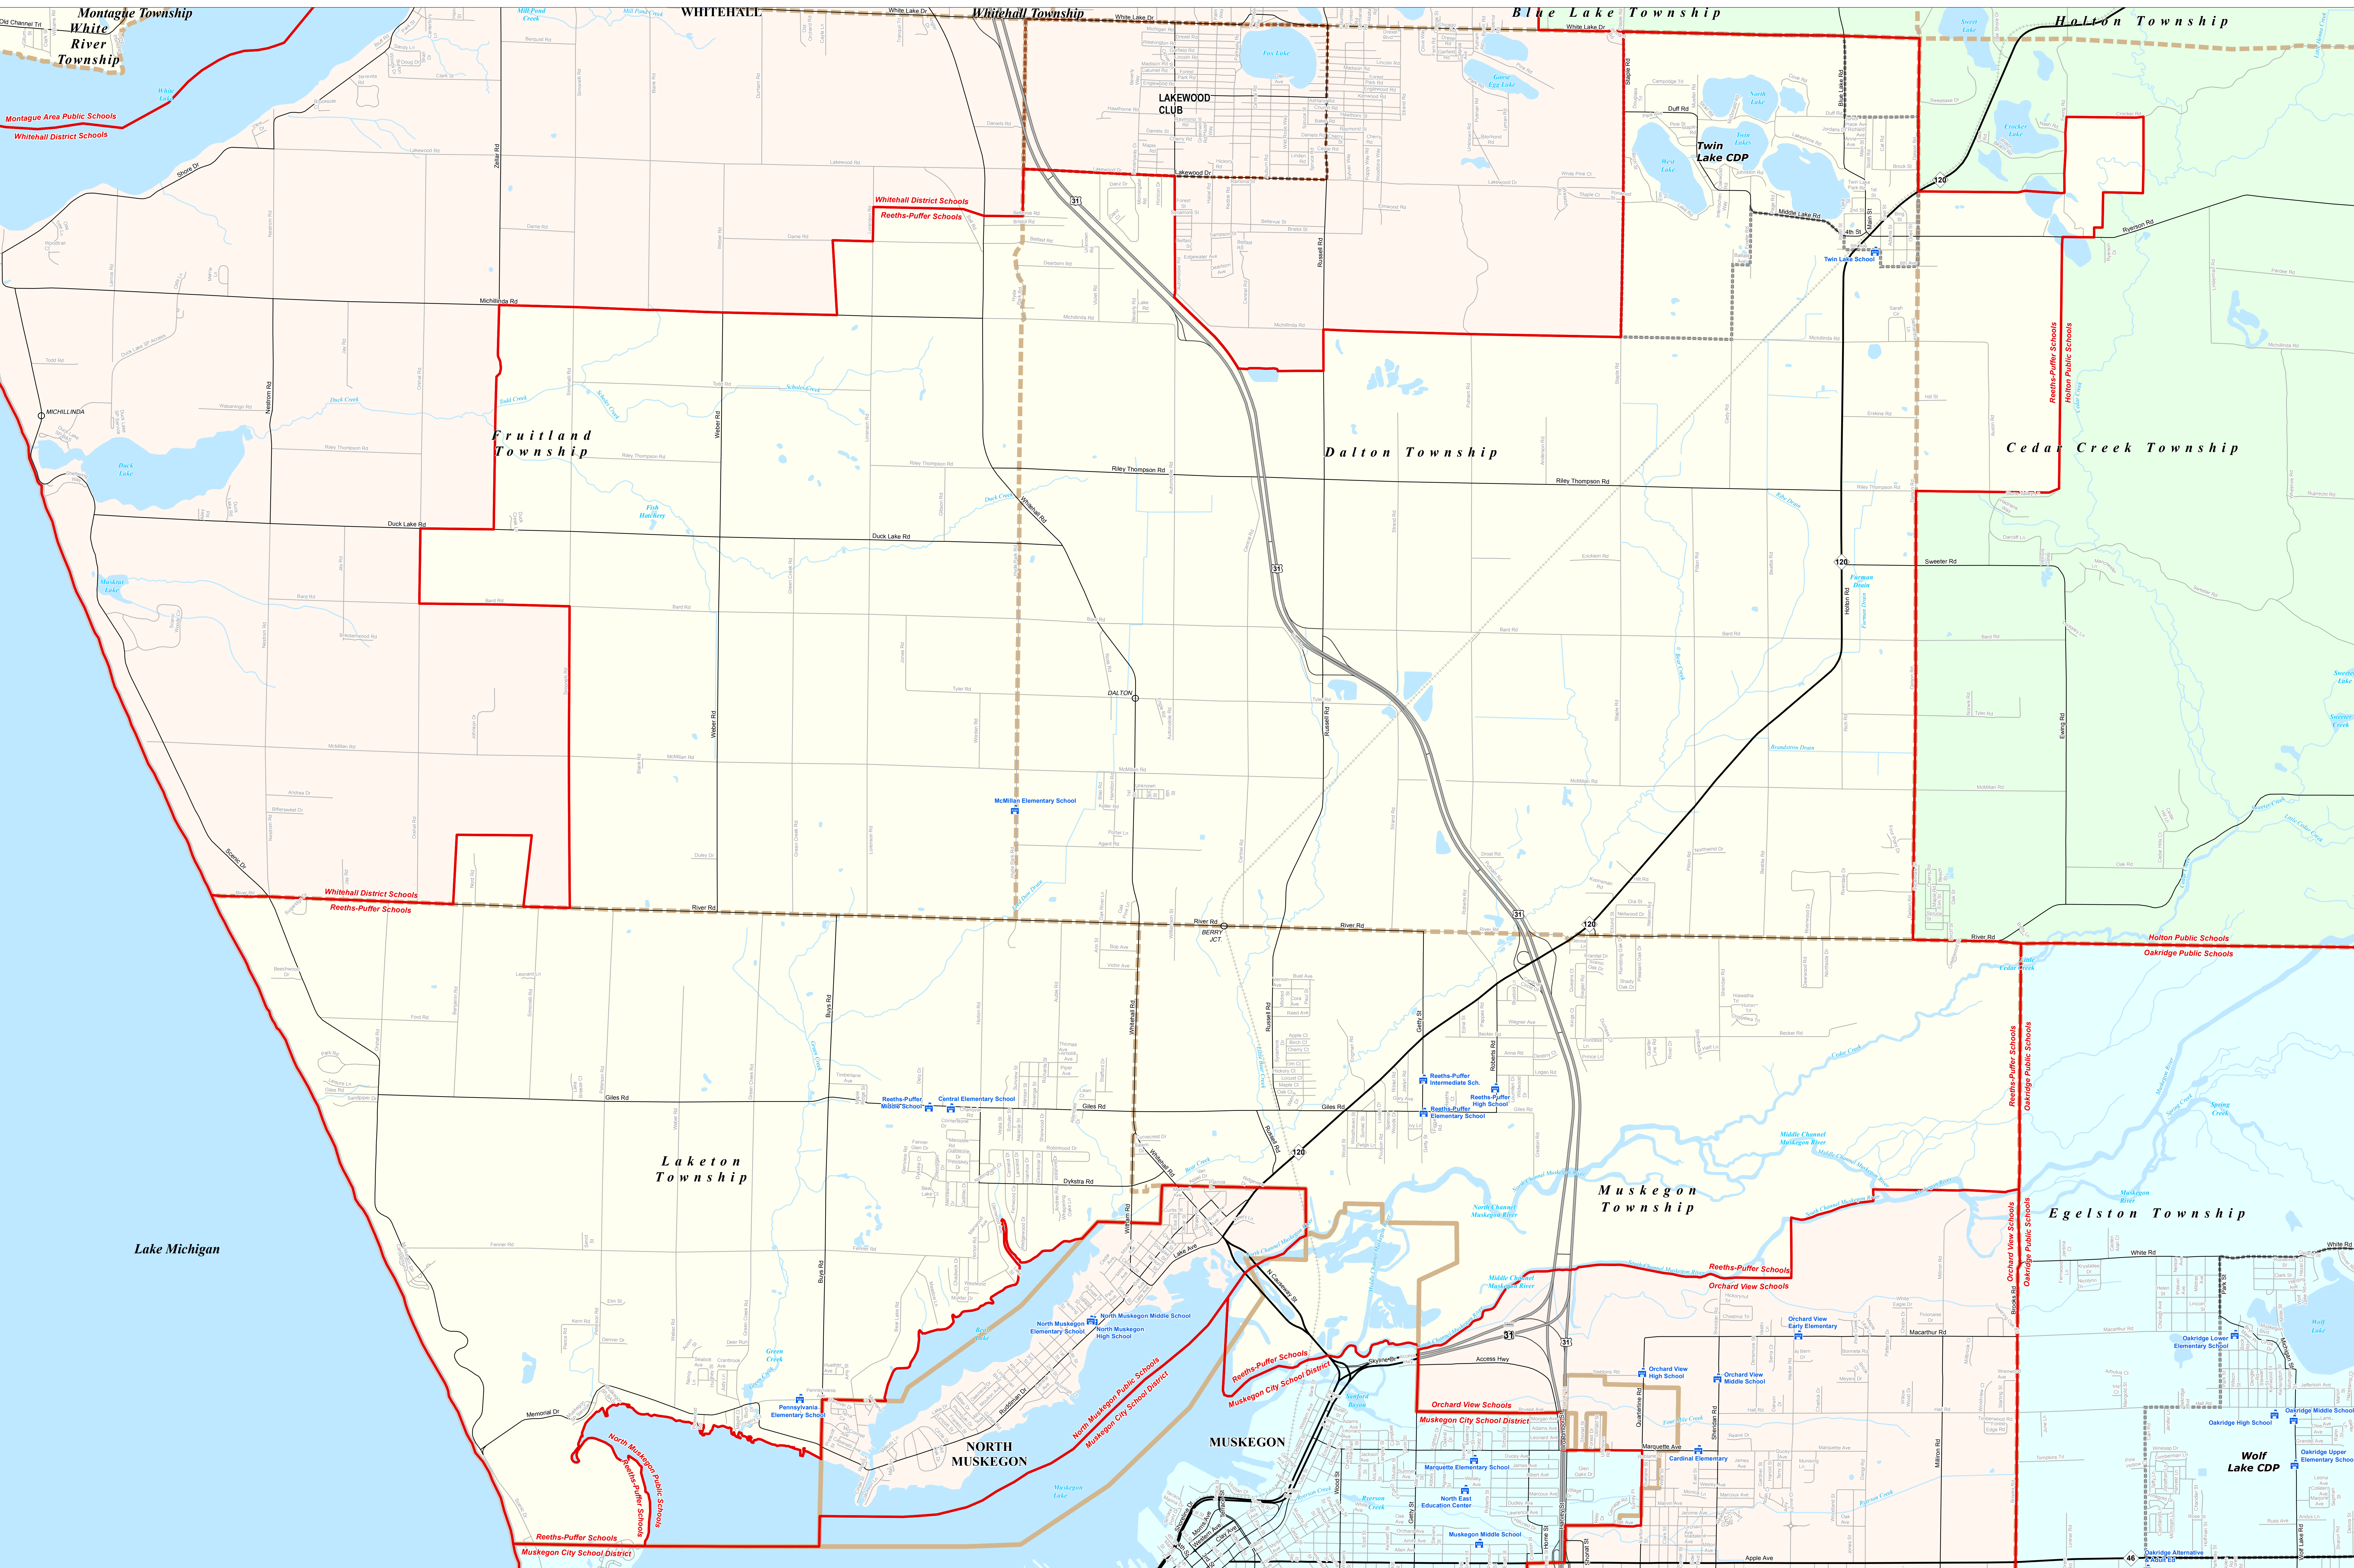

REETHS-PUFFER SCHOOLS

Muskegon Area ISD

0 0.25 0.5 Miles

All information presented in this publication is in the public domain and may be reproduced, reprinted, and redistributed as desired.

Legend	
School District	School
County	Water Feature
City	River, Stream, or Drain
Township	Railroad
Village	Freeway
Census Designated Place	Highway
	Primary Road
	Local Road